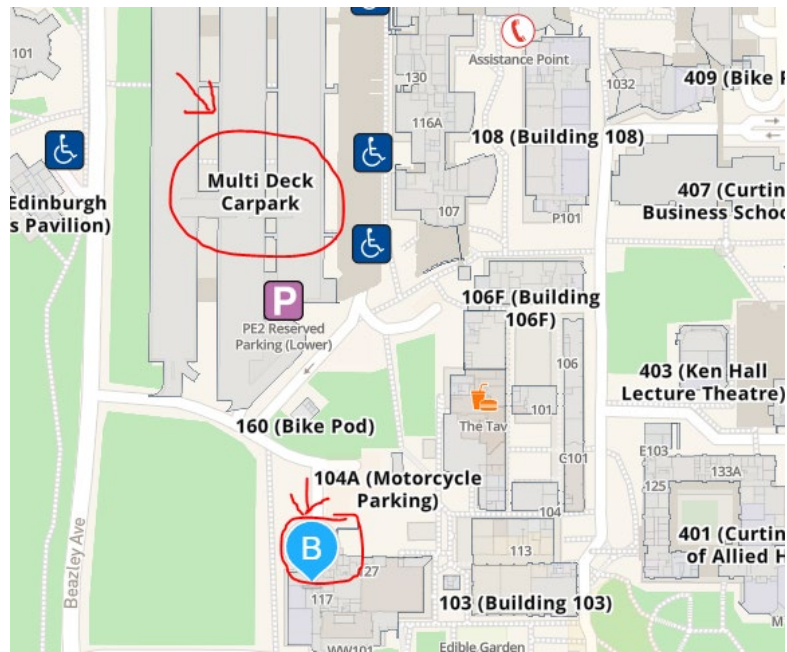

### Directions:

#### Where can I find directions to the venue?

You can search for the venue and directions using the Online Interactive Curtin Campus map here:  
<https://properties.curtin.edu.au/visit-curtin/campus-maps/>

OR

You can use the map below or the PDF attached to locate the building on campus

Look for *Common Ground Café* (Building 104). The room (101) is in the same building.

## Parking:

The closest parking to building 104 is the Multi-Deck Carpark off Beazley Avenue.