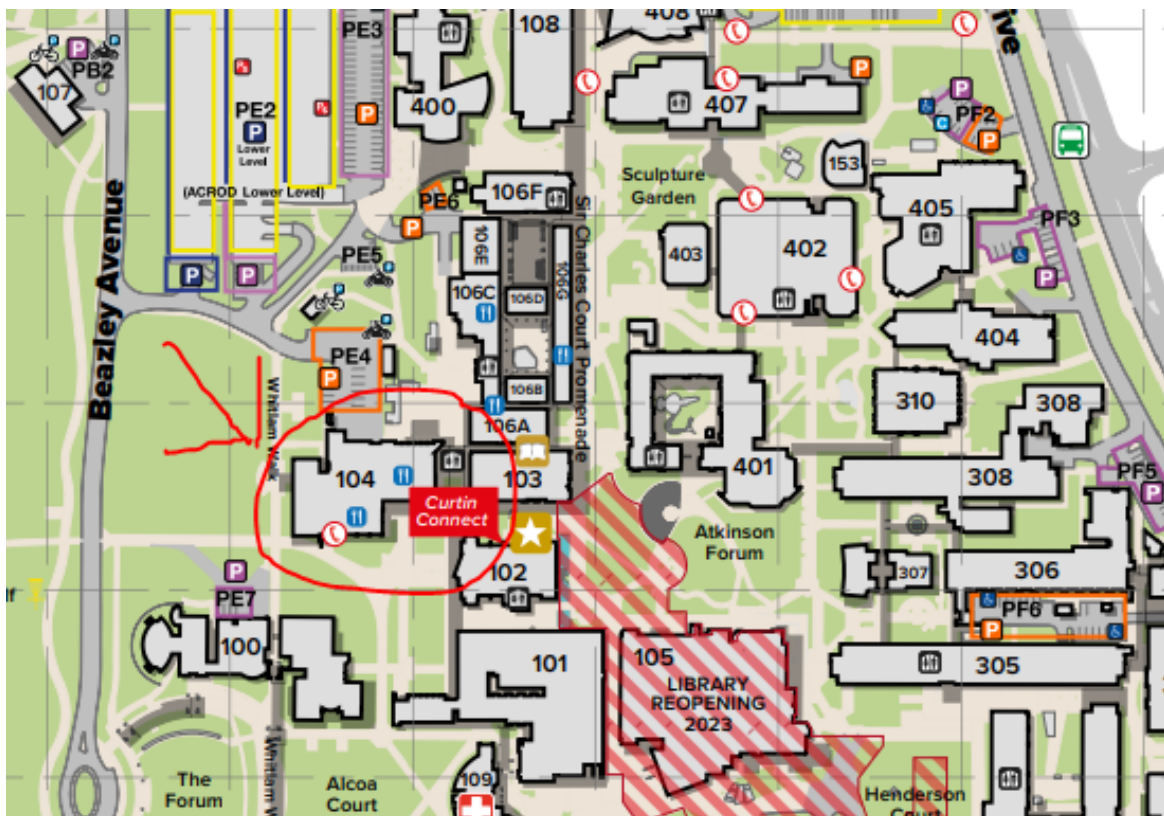

UECA PD: Curtin University

Address:

Curtin University
Building 104 (Room 101)
Kent Street,
Bentley, WA,
6102

Directions:

Where can I find directions to the venue?

You can search for the venue and directions using the Online Interactive Curtin Campus map here:
<https://properties.curtin.edu.au/visit-curtin/campus-maps/>

OR

You can use the map below or the PDF attached to locate the building on campus

Look for *Common Ground Café* (Building 104). The room (101) is in the same building.

Having trouble finding the room?

Our Safer Communities Team will be more than happy to help you. Give them a call on 08 9266 4444.